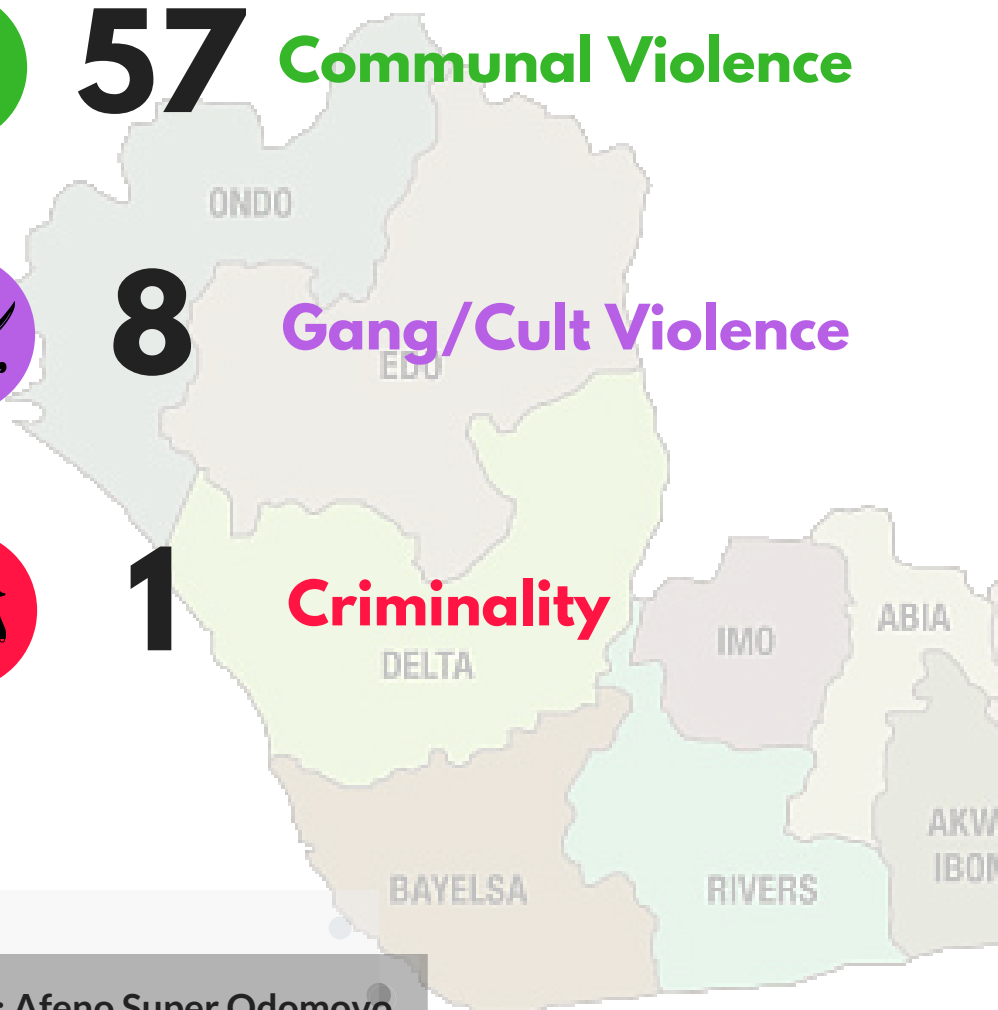

BAYELSA

July - August 2019

NUMBER OF CONFLICT-RELATED DEATHS AND CAUSES

2

Communal Violence

9

Criminality

5

Gang/Cult Violence

MOST AFFECTED LGAs

Yenagoa

Sagbama

Ekeremor

Inquiries: Afeno Super Odomovo
Telephone: 08172401595
Email: afeno@pindfoundation.org

CROSS RIVER

July - August 2019

NUMBER OF CONFLICT-RELATED DEATHS AND CAUSES

MOST AFFECTED LGAs

Odukpani

Calabar South

Obudu

Inquiries: Afeno Super Odomovo
Telephone: 08172401595
Email: afeno@pindfoundation.org

DELTA

July - August 2019

NUMBER OF CONFLICT-RELATED DEATHS AND CAUSES

22 Criminality

4 Communal Violence

11 Gang/Cult Violence

MOST AFFECTED LGAs

Ethiope East

Oshimili South

Oshimili North