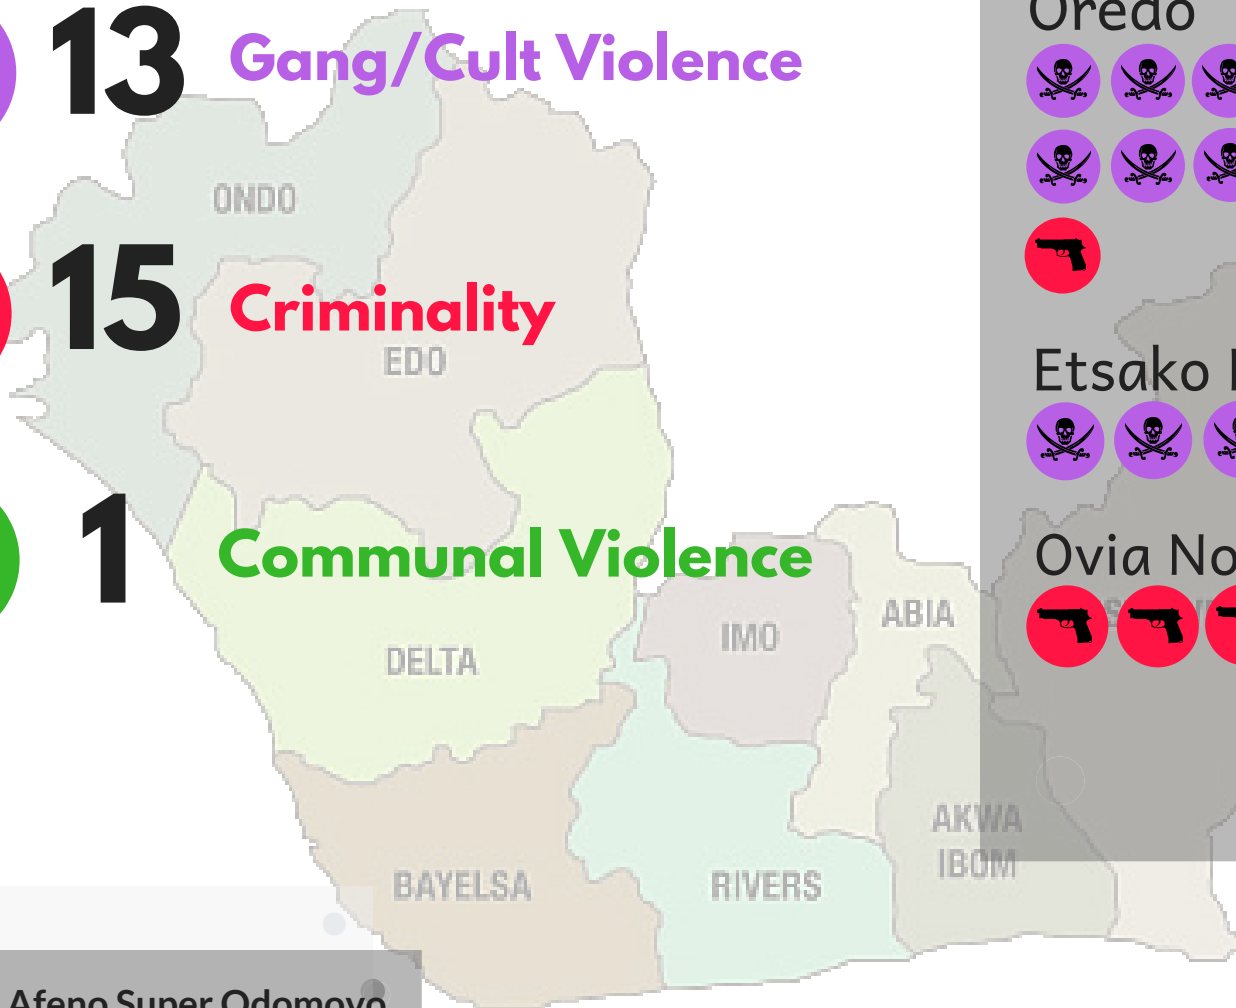

NUMBER OF CONFLICT-RELATED DEATHS AND CAUSES

22 Criminality

4 Communal Violence

11 Gang/Cult Violence

MOST AFFECTED LGAs

Ethiope East

Oshimili South

Oshimili North

Inquiries: Afeno Super Odomovo
Telephone: 08172401595
Email: afeno@pindfoundation.org

EDO

July - August 2019

NUMBER OF CONFLICT-RELATED DEATHS AND CAUSES

13

Gang/Cult Violence

15

Criminality

1

Communal Violence

MOST AFFECTED LGAs

Oredo

Etsako East

Ovia North East

Inquiries: Afeno Super Odomovo
Telephone: 08172401595
Email: afeno@pindfoundation.org

NUMBER OF CONFLICT-RELATED DEATHS AND CAUSES

6

Criminality

1

Violence Against Women & Girls

5

Communal Violence

MOST AFFECTED LGAs

Akure South