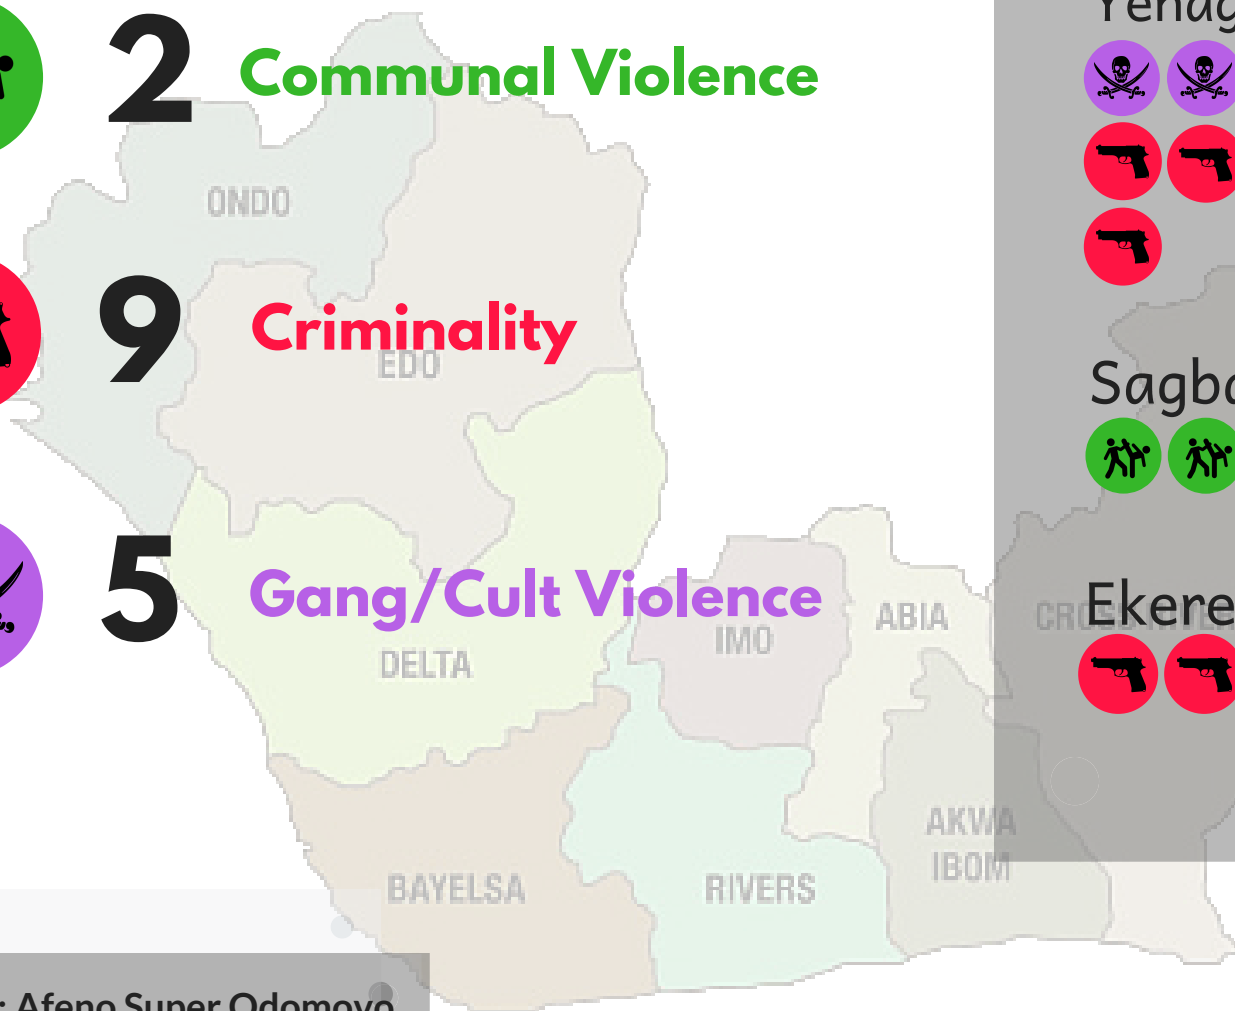

BAYELSA

July - August 2019

NUMBER OF CONFLICT-RELATED DEATHS AND CAUSES

2

Communal Violence

9

Criminality

5

Gang/Cult Violence

MOST AFFECTED LGAs

Yenagoa

Sagbama

Ekeremor

Inquiries: Afeno Super Odomovo
Telephone: 08172401595
Email: afeno@pindfoundation.org

CROSS RIVER

July - August 2019