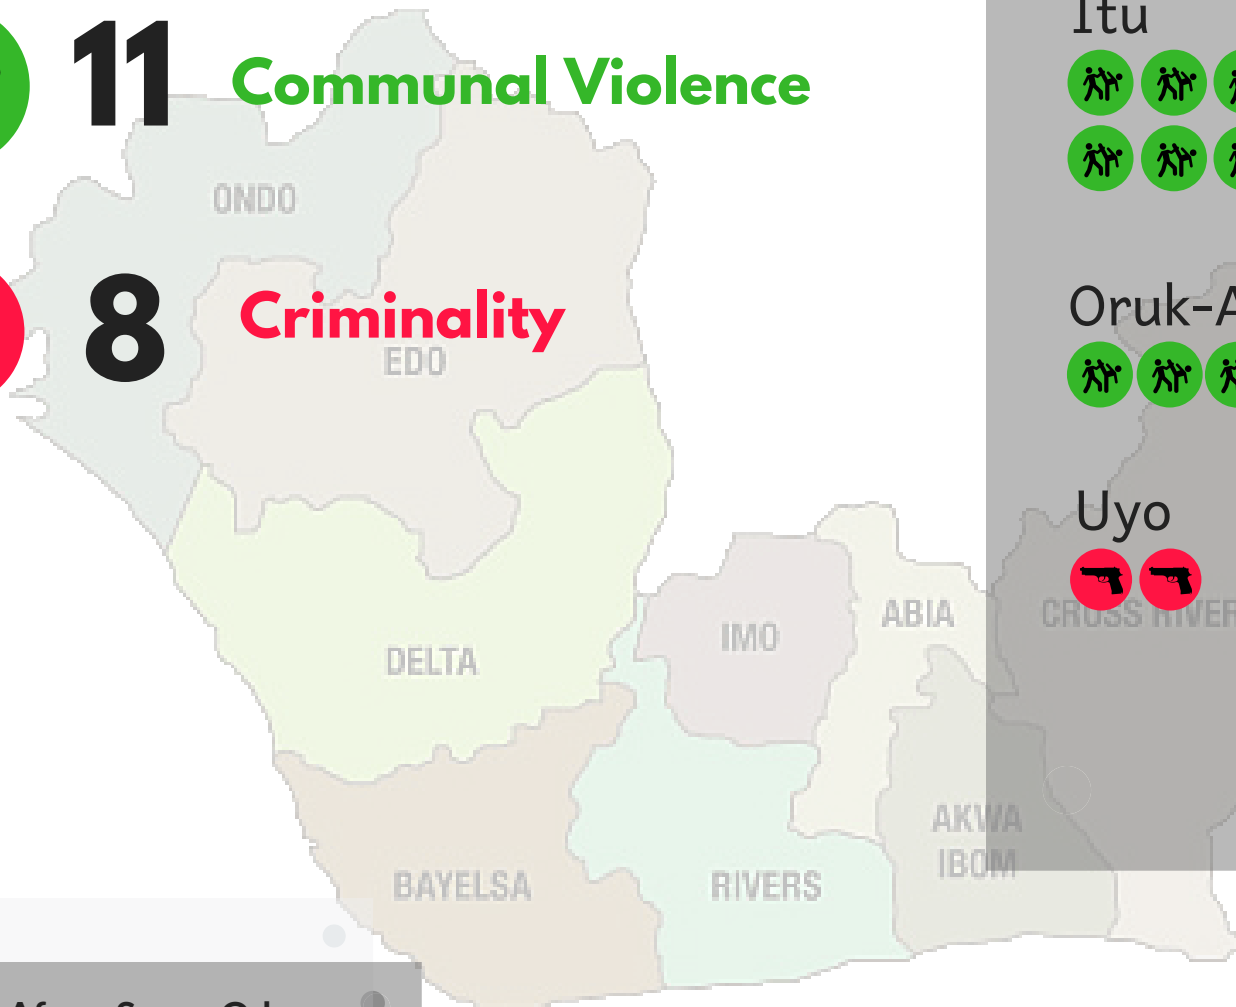

Aba North

Umunneochi

Obi Ngwa

Inquiries: Afeno Super Odomovo
Telephone: 08172401595
Email: afeno@pindfoundation.org

AKWA IBOM

July - August 2019

NUMBER OF CONFLICT-RELATED DEATHS AND CAUSES

11

Communal Violence

8

Criminality

MOST AFFECTED LGAs

Itu

Oruk-Anam

Uyo

Inquiries: Afeno Super Odomovo
Telephone: 08172401595
Email: afeno@pindfoundation.org