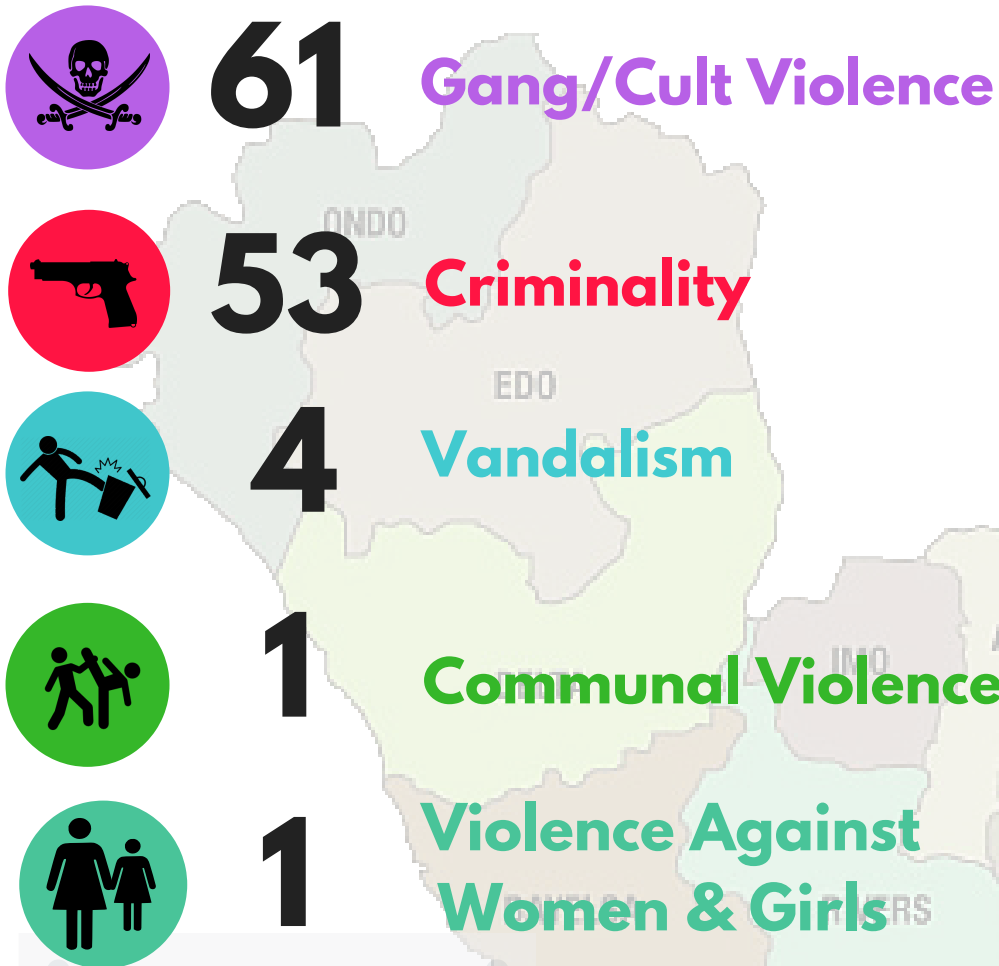

RIVERS

June - July 2019

NUMBER OF CONFLICT-RELATED DEATHS AND CAUSES