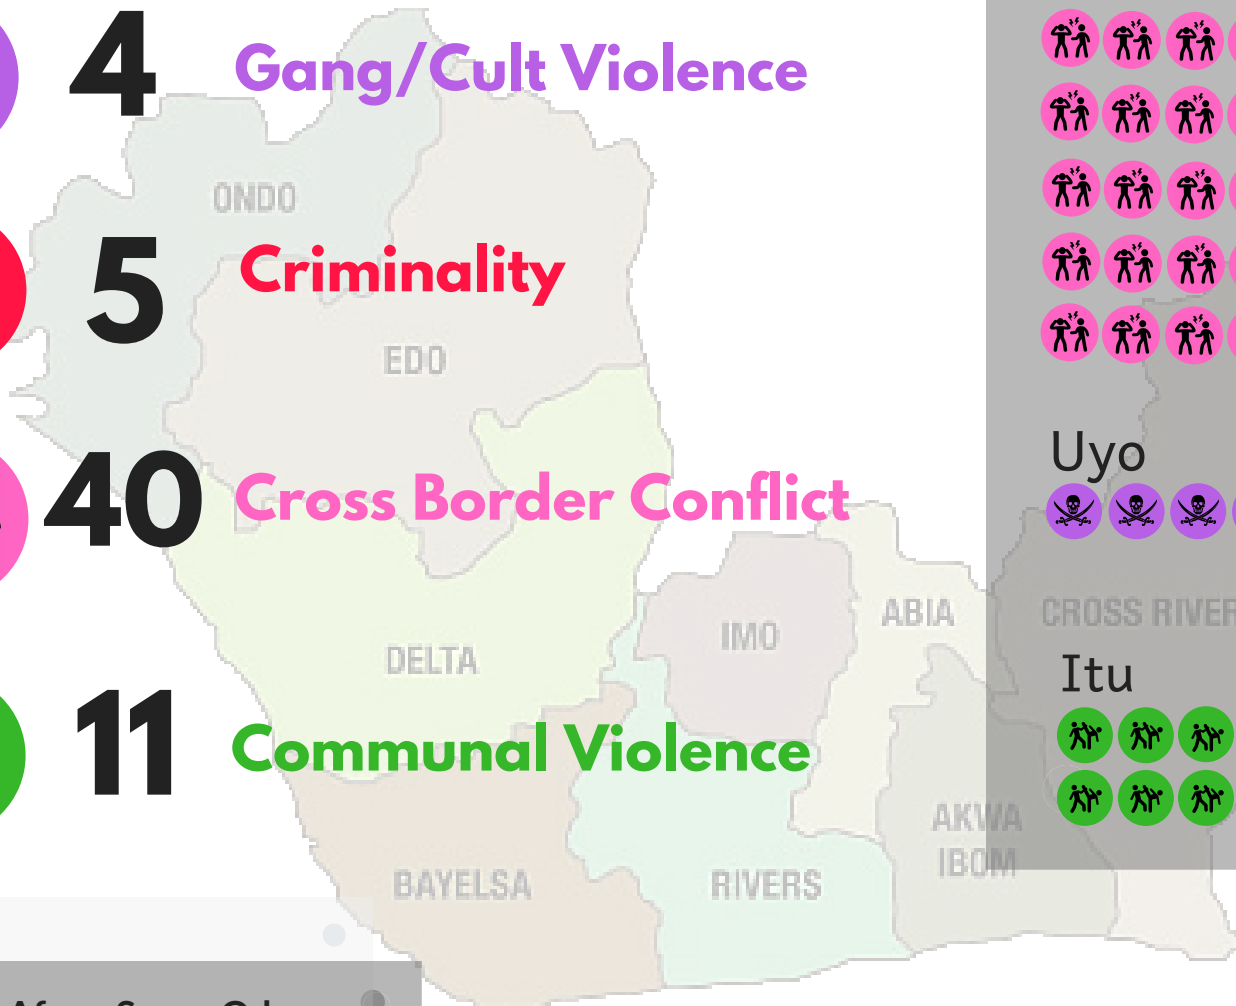

Aba North

Osisioma Ngwa

Isiala-Ngwa North

Inquiries: Afeno Super Odomovo
Telephone: 08172401595
Email: afeno@pindfoundation.org

AKWA IBOM

June - July 2019

NUMBER OF CONFLICT-RELATED DEATHS AND CAUSES

4 Gang/Cult Violence

5 Criminality

40 Cross Border Conflict

11 Communal Violence

MOST AFFECTED LGAs

Mbo

Uyo

CROSS RIVER

Itu