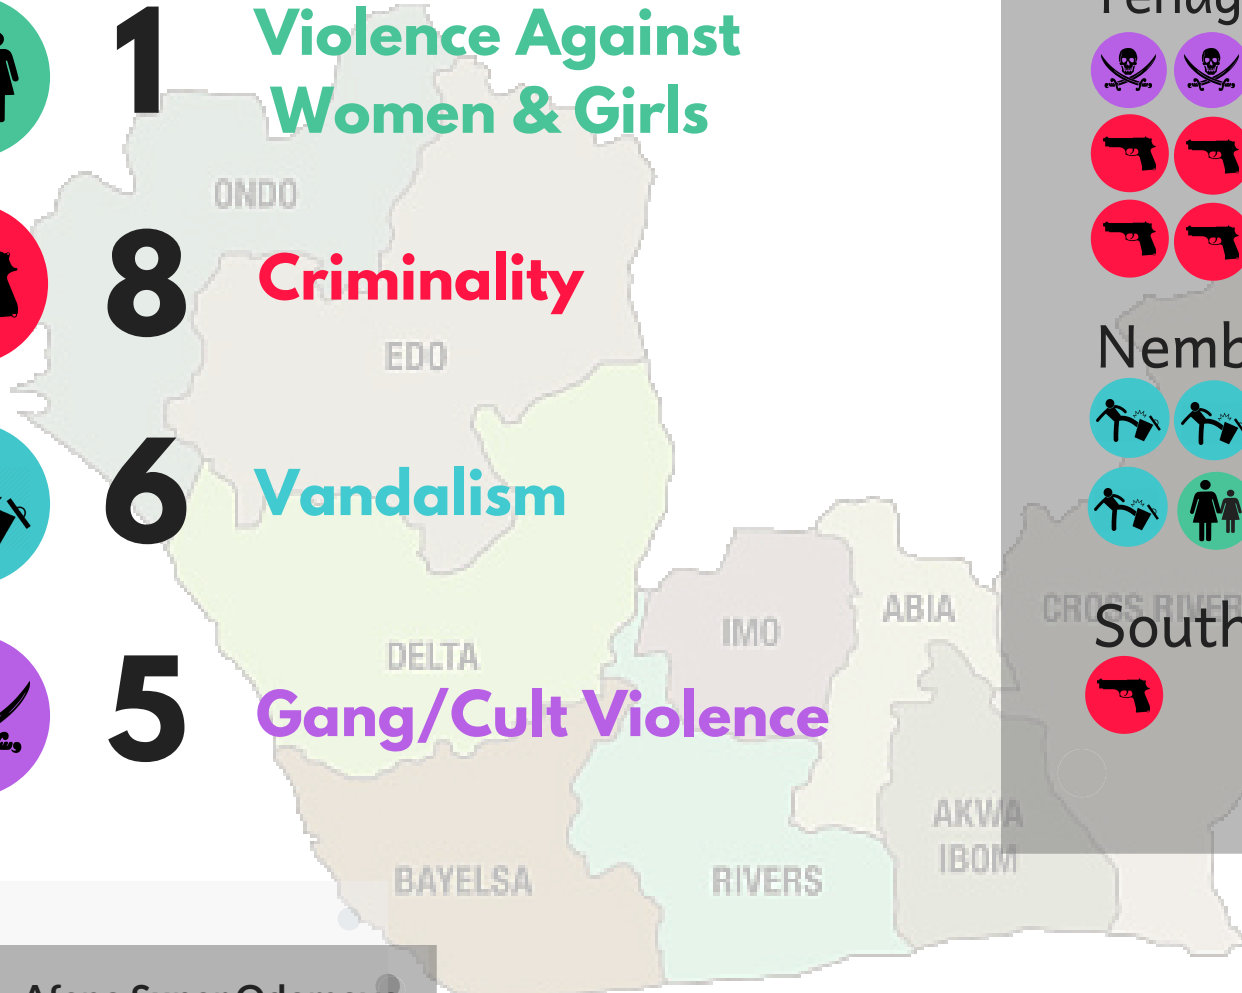

5 Criminality

40 Cross Border Conflict

11 Communal Violence

MOST AFFECTED LGAs

Mbo

Uyo

CROSS RIVER

Itu

Inquiries: Afeno Super Odomovo
Telephone: 08172401595
Email: afeno@pindfoundation.org

BAYELSA

June - July 2019

NUMBER OF CONFLICT-RELATED DEATHS AND CAUSES

1

Violence Against Women & Girls

8

Criminality

6

Vandalism

5

Gang/Cult Violence

MOST AFFECTED LGAs

Yenagoa

Nembe

Southern Iyaw