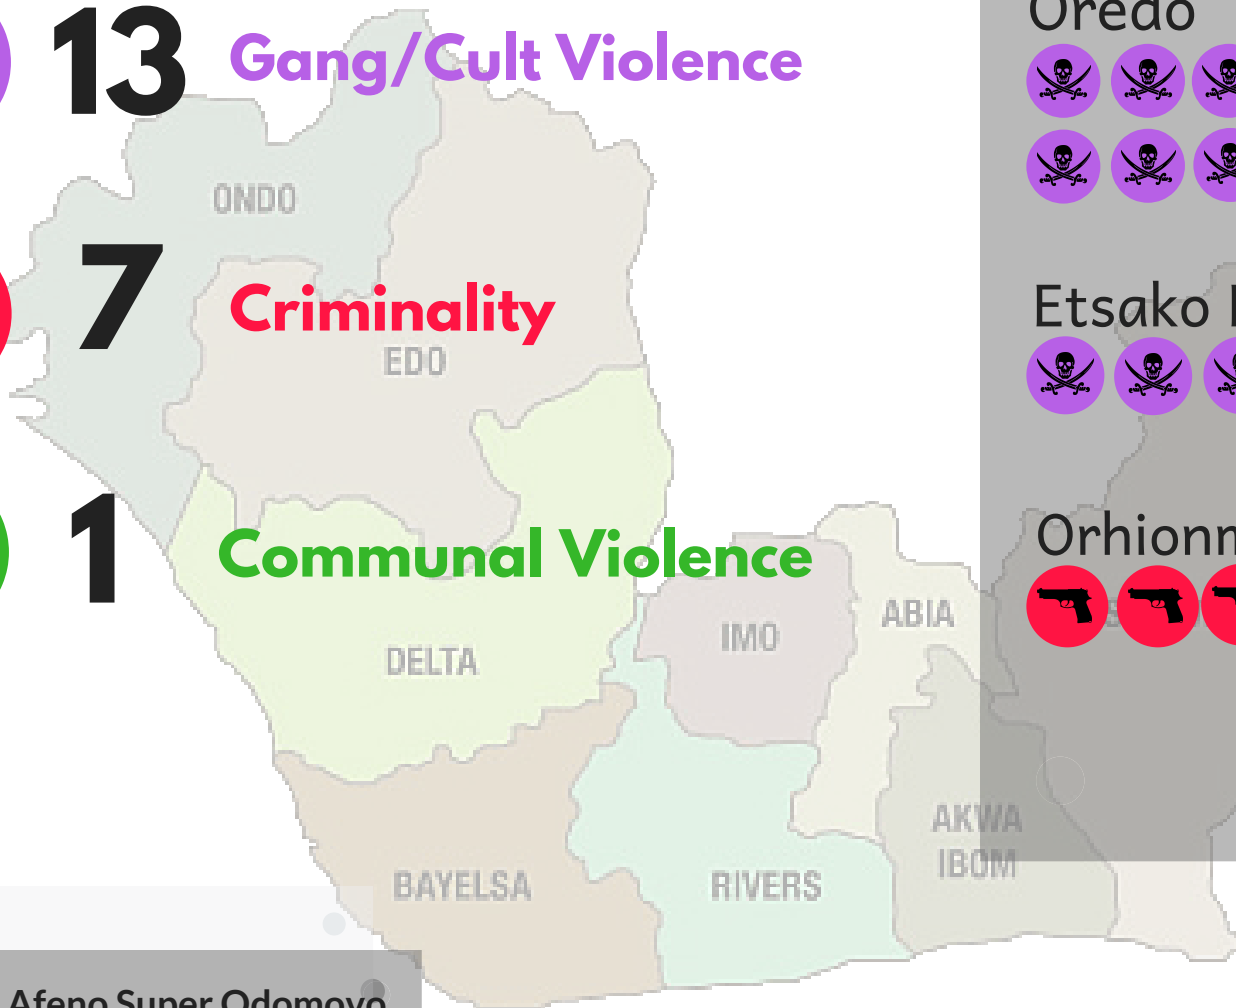

June - July 2019

NUMBER OF CONFLICT-RELATED DEATHS AND CAUSES

13 Gang/Cult Violence

7 Criminality

1 Communal Violence

MOST AFFECTED LGAs

Oredo

Etsako East