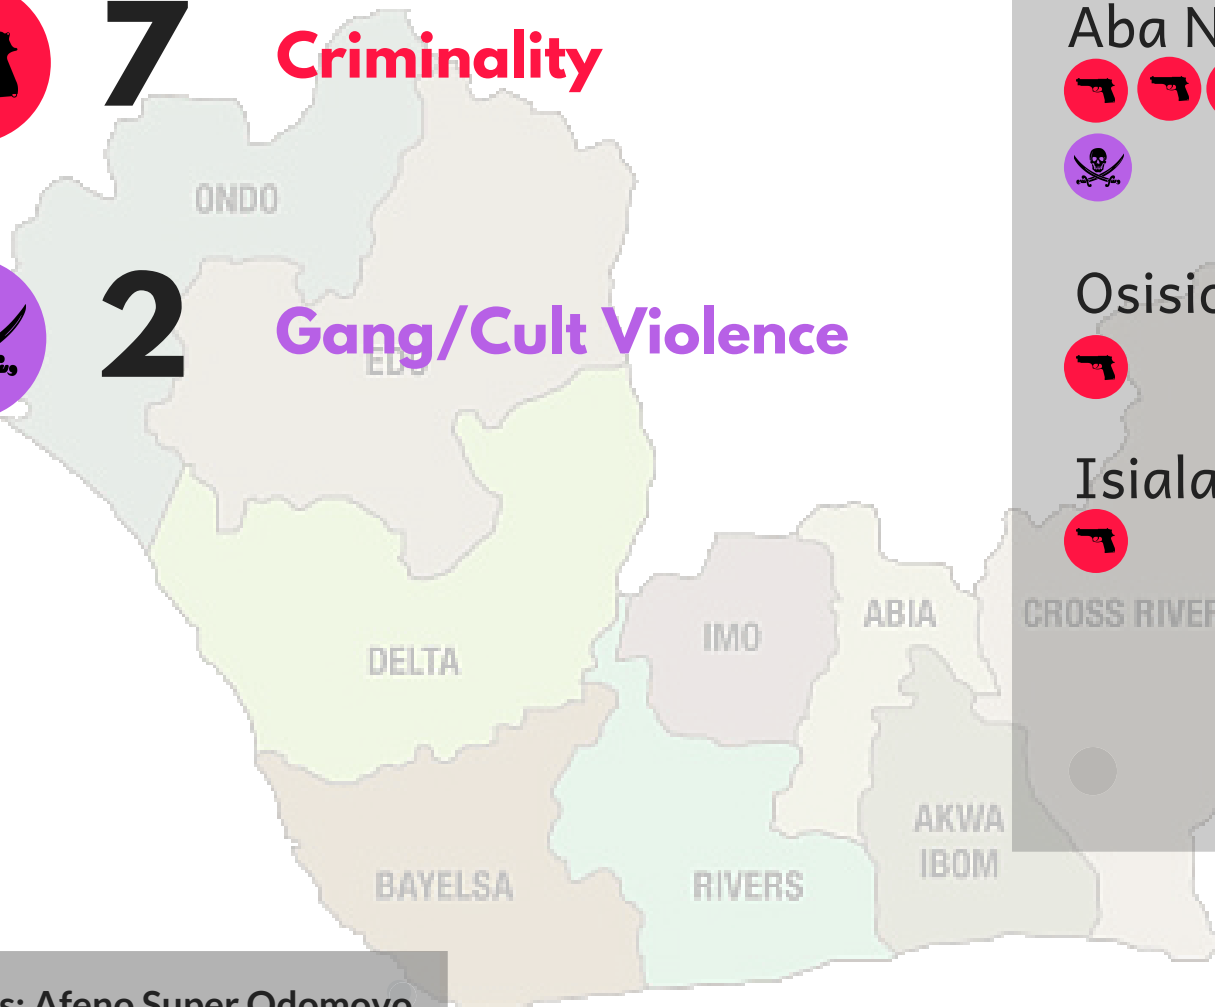

ABIA

June - July 2019

NUMBER OF CONFLICT-RELATED DEATHS AND CAUSES

7

Criminality

2

Gang/Cult Violence

MOST AFFECTED LGAs

Aba North

Osisioma Ngwa

Isiala-Ngwa North

Inquiries: Afeno Super Odomovo
Telephone: 08172401595
Email: afeno@pindfoundation.org

AKWA IBOM

June - July 2019

NUMBER OF CONFLICT-RELATED DEATHS AND CAUSES

4 Gang/Cult Violence

5 Criminality

40 Cross Border Conflict

11 Communal Violence

MOST AFFECTED LGAs

Mbo

Uyo

CROSS RIVER

Itu