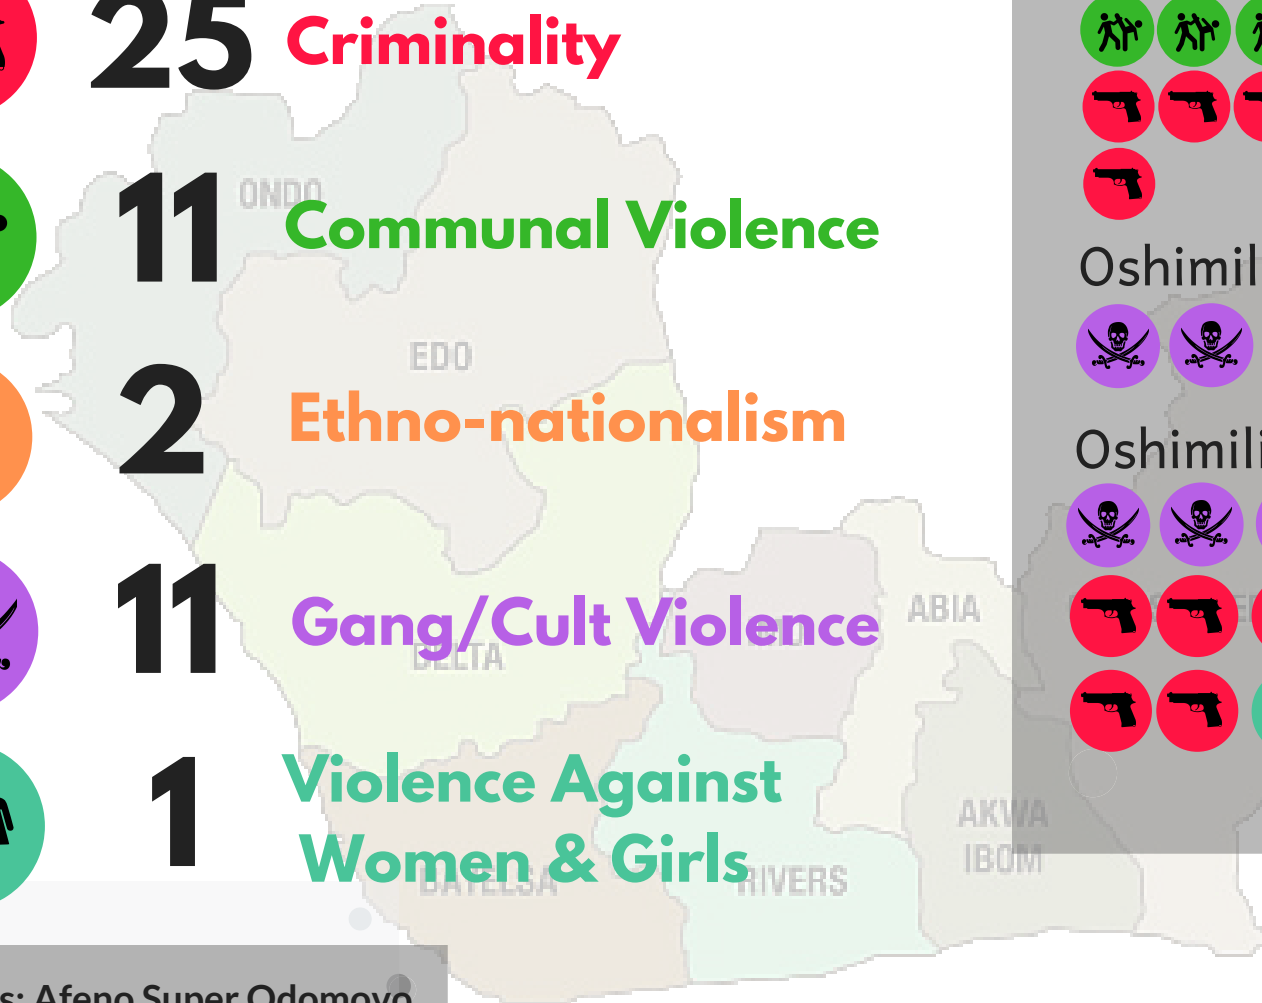

DELTA

June - July 2019

NUMBER OF CONFLICT-RELATED DEATHS AND CAUSES

25 Criminality

11 Communal Violence

2 Ethno-nationalism

11 Gang/Cult Violence

1 Violence Against Women & Girls