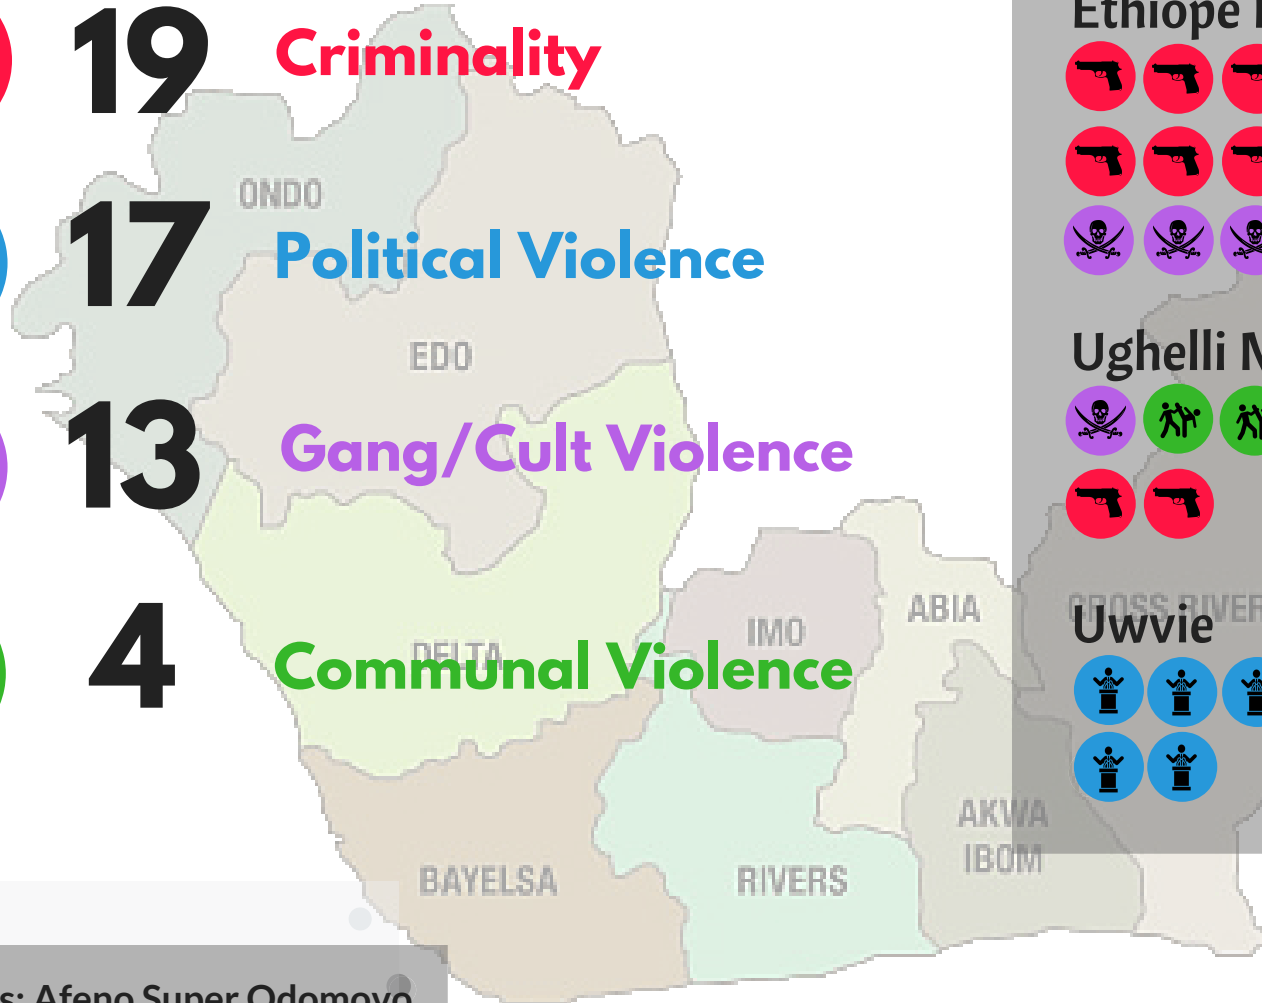

CROSS RIVER

Mar-Apr 2019

NUMBER OF CONFLICT-RELATED DEATHS AND CAUSES

MOST AFFECTED LGAS

Eteng

Biase

Odukpani

Yakurr

Inquiries: Afeno Super Odomovo
Telephone: 08172401595
Email: afeno@pindfoundation.org

DELTA

Mar-Apr 2019

NUMBER OF CONFLICT-RELATED DEATHS AND CAUSES

19

Criminality

17

Political Violence

13

Gang/Cult Violence

4

Communal Violence

MOST AFFECTED LGAS

Ethiope East

Ughelli North

Uwvie