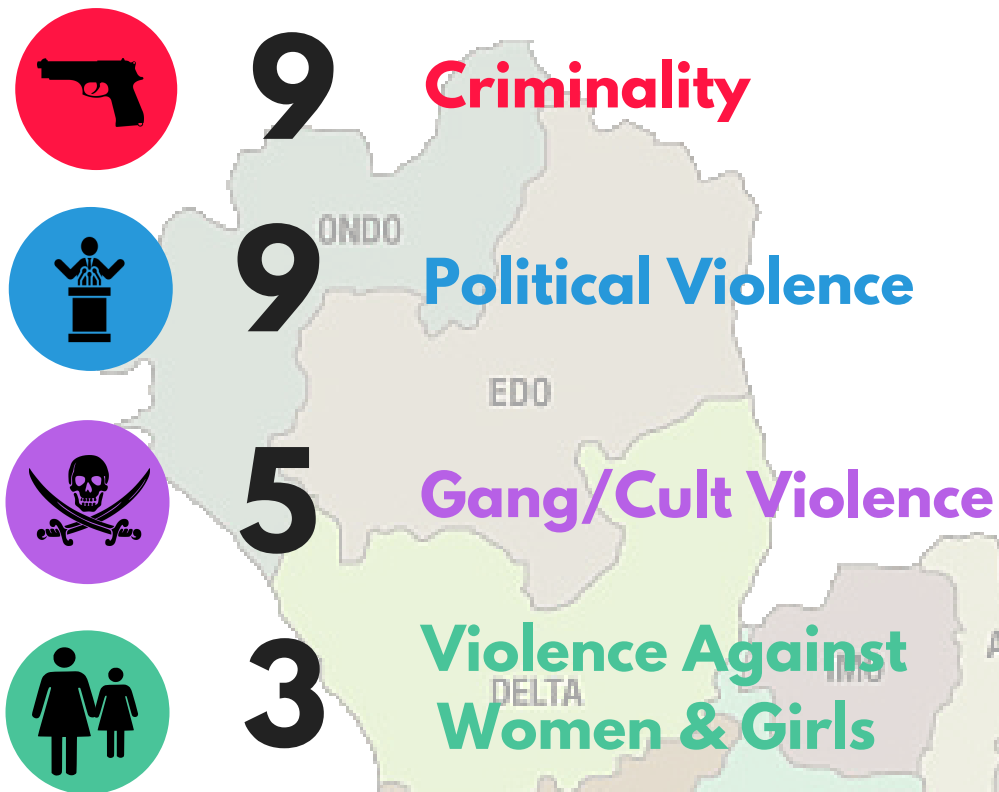

ONDO

Mar-Apr 2019

NUMBER OF CONFLICT-RELATED DEATHS AND CAUSES

MOST AFFECTED LGAS

Akure South

Ose

Odigbo

Akoko South East